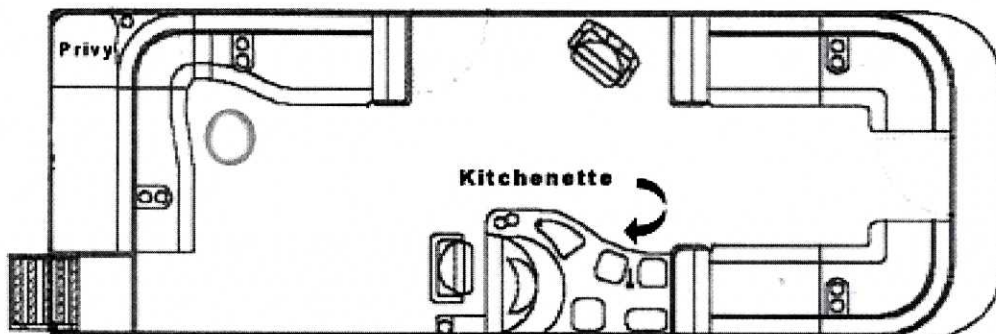

in blue

Captain's Console with Windshield Tachometer, Trim, Volt, Fuel, & Speedometer
Clarion AM/FM/CD Radio with 4 Speakers + MP-3 Player
24 Gallon transom fuel tank - 26" Diameter Tubes
Stainless Steel Bow & Sundeck Rails - Rear Removable Table
Strip lighting in seats - Acrylic 9' Bimini Top
Docking Lights - Tilt Steering Wheel - Deck Bumpers
Depth Finder - Privy unit
Deluxe Swivel Reclining Capt'n seat - Stainless Steel Ski Tow Bar
Rubber Decking - Hydraulic Steering - Entertainment Center
Kitchenette Package: 12V Frig, Blender, Stove, Air Pump, Sink